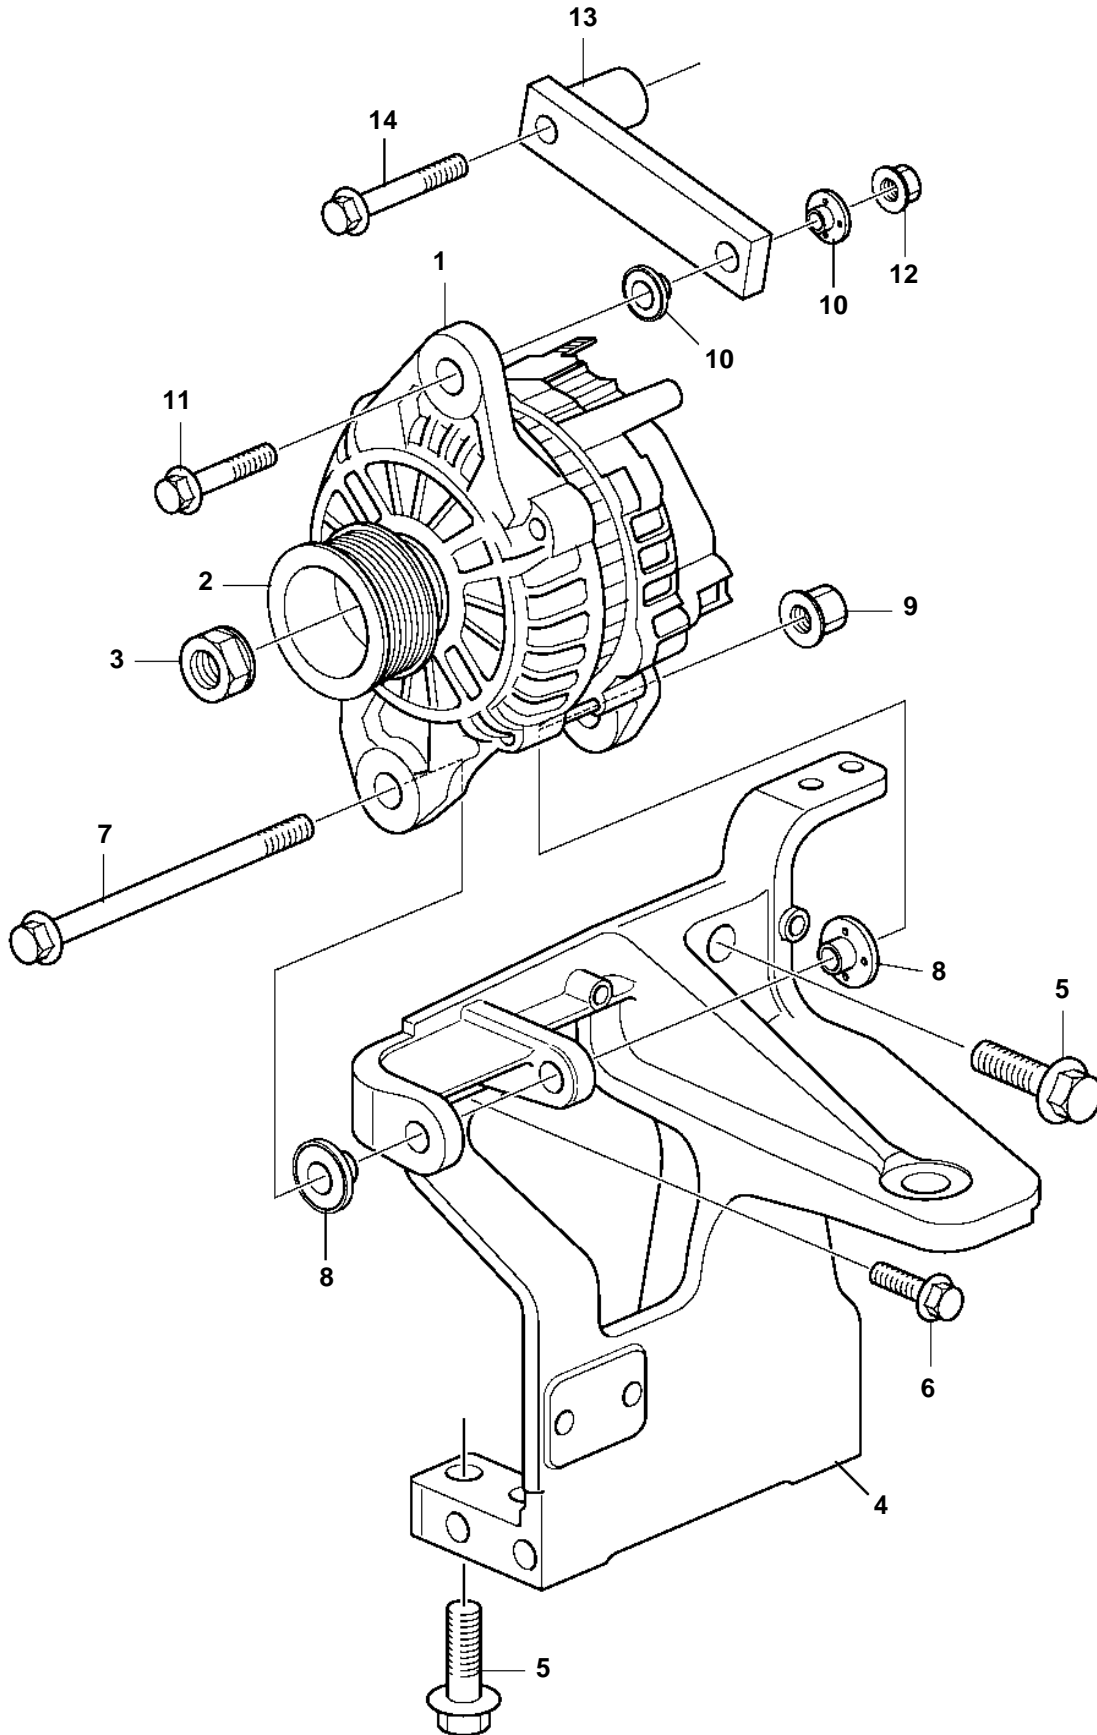

D11A-A, D11A-B, D11A-C

24116

D11A-A, D11A-B, D11A-C

REF	PART NO.	QTY	DESCRIPTION	SEE SEC.	NOTES
1	3803845	1	Alternator, exch		28V 80A
				8811	
2		1	· Pulley		
3		1	· Nut		
4	3807514	1	Engine mountings		
5	946502	4	Flange screw		
6	946472	1	Flange screw		
7	979935	1	Flange screw		
8	3589369	2	Insulating bushing		
9	979230	1	Flange nut		
10	3889806	2	Insulating bushing		
11	973924	1	Flange screw		
12	971098	1	Flange lock nut		
13	3888841	1	Bracket		
14	965187	1	Flange screw		